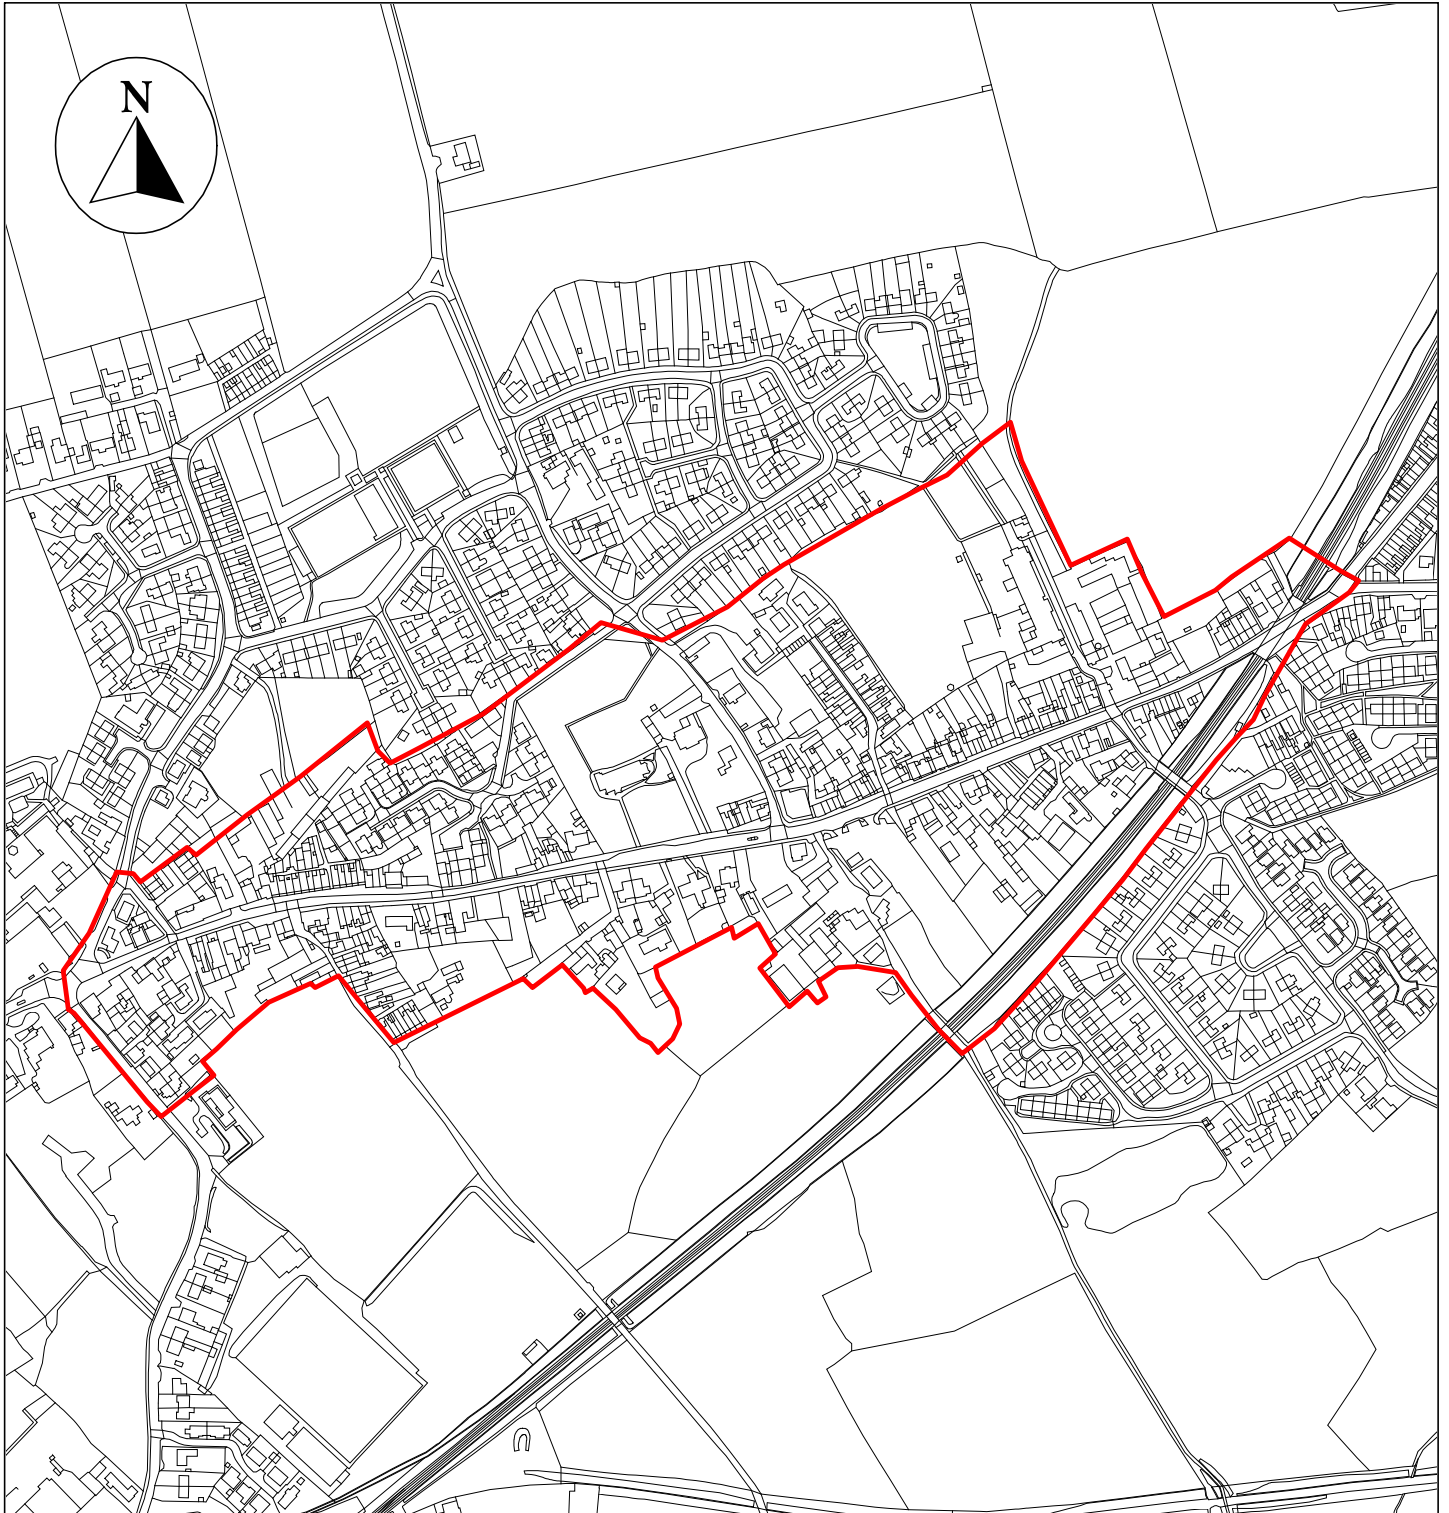

# Public Space Protection Order Cumberland Council 2024

ANTI-SOCIAL BEHAVIOUR CRIME AND  
POLICING ACT 2014

## Aspatia Town Centre, Cumbria

Neighbourhoods  
Education and Enforcement  
Allerdale House  
Workington  
CA14 3YJ

Scale: 1 : 5,500  
Date: June 2024

©crown copyright database rights 2024  
ordnance survey AC0000861732